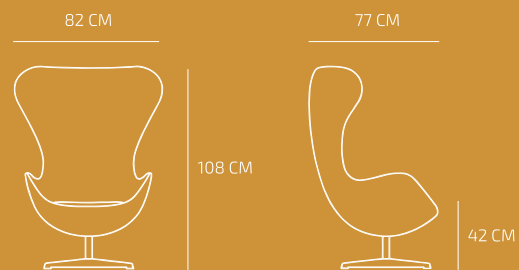

CHLOE

Ref. CHLOE

CHARLOTTE

Ref. 1041

MISURA

DETTAGLI

MISURA

DETTAGLI

ANGLE

Ref. 12001

TUBE

Ref. 12003

CUBE

Ref. 12002

COMPLETE SOFA

Ref. 12005

MISURA

MISURA

DETTAGLI

MISURA

MISURA

MOVE

Ref. 1608

MINI MOVE