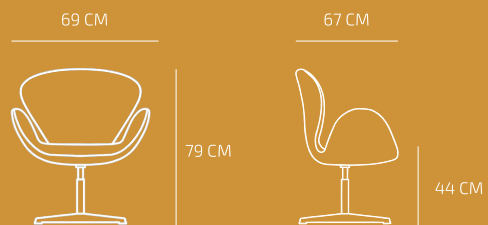

CHLOE

Ref. CHLOE

CHARLOTTE

Ref. 1041

MISURA

DETTAGLI

MISURA

DETTAGLI

ANGLE

Ref. 12001

TUBE

Ref. 12003

CUBE

Ref. 12002

COMPLETE SOFA

Ref. 12005