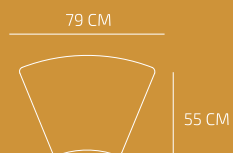

CHLOE

Ref. CHLOE

CHARLOTTE

Ref. 1041

MISURA

DETTAGLI

MISURA

DETTAGLI

ANGLE

Ref. 12001

TUBE

Ref. 12003

CUBE

Ref. 12002

COMPLETE SOFA

Ref. 12005

MISURA

MISURA

DETTAGLI

MISURA

MISURA

MOVE

Ref. 1608

MINI MOVE